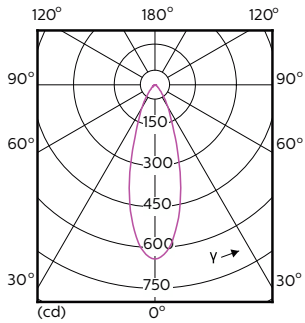

Product data

General Information	
Cap-Base	GU10 [GU10]
Nominal lifetime	40,000 hour(s)
Switching Cycle	50,000
Lighting Technology	LED
Flux measurement reference	Narrow Cone
CE mark	Yes
EU RoHS compliant	Yes
Light Technical	
Color Code	927
Beam Angle (Nom)	36 degree(s)
Luminous Flux	265 lm
Luminous Intensity (Nom)	540 cd
Color Designation	Warm White (WW)

Dimensional drawing

Product	D	C
MAS LED ExpertColor 3.9-35W GU10 927 36D	50 mm	54 mm

Photometric data

Product Information 01 Photometry 01 Page 10

Accent Lighting Spots - MAS LED ExpertColor 3.9-35W GU10 927 36D

Spectral Power Distribution Colour - MAS LED ExpertColor 3.9-35W GU10 927 36D

MASTER LEDspot ExpertColor MV

Photometric data

Light Distribution Diagram - MAS LED ExpertColor 3.9-35W GU10 927 36D

Lifetime

Life Expectancy Diagram - MAS LED ExpertColor 3.9-35W GU10 927 36D