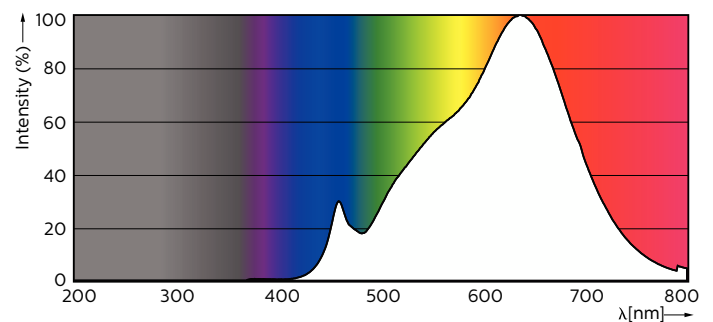

Product data

General Information	
Cap-Base	GU10 [GU10]
Nominal lifetime	40,000 hour(s)
Switching Cycle	50,000
Lighting Technology	LED
Flux measurement reference	Narrow Cone
CE mark	Yes
EU RoHS compliant	Yes
Light Technical	
Color Code	927
Beam Angle (Nom)	36 degree(s)
Luminous Flux	265 lm
Luminous Intensity (Nom)	540 cd
Color Designation	Warm White (WW)

Correlated Color Temperature (Nom)	2700 K
Luminous Efficacy (rated) (Nom)	67 lm/W
Color Consistency	<3
Color rendering index (CRI)	97
LLMF At End Of Nominal Lifetime (Nom)	70 %
Luminous Flux in 90° Cone (Rated)	265 lm
Flickering value (PstLM)	1
Stroboscopic effect value (SVM)	0.4
Photobiological safety according to EN 62471	RG1
Operating and Electrical	
Line Frequency	50 to 60 Hz
Input Frequency	50 to 60 Hz
Power Consumption	3.9 W
Lamp Current (Nom)	22 mA

Dimensional drawing

Product	D	C
MAS LED ExpertColor 3.9-35W GU10 927 36D	50 mm	54 mm

Photometric data

Product Information 01 Photometry 01 Page 10

Accent Lighting Spots - MAS LED ExpertColor 3.9-35W GU10 927 36D

Spectral Power Distribution Colour - MAS LED ExpertColor 3.9-35W GU10 927 36D

MASTER LEDspot ExpertColor MV

Photometric data

Light Distribution Diagram - MAS LED ExpertColor 3.9-35W GU10 927 36D

Lifetime

Life Expectancy Diagram - MAS LED ExpertColor 3.9-35W GU10 927 36D