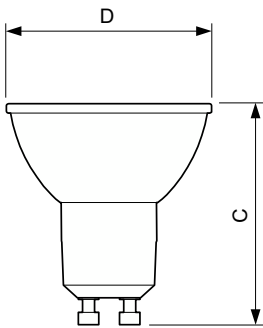

MASTER LEDspot ExpertColor MV

Wattage Equivalent	35 W
Starting Time (Nom)	0.5 s
Warm-up time to 60% light	0.5 s
Power Factor (Fraction)	0.8
Voltage (Nom)	220-240 V

Temperature

T-Case Maximum (Nom)	80 °C

Controls and Dimming

Dimmable	Only with specific dimmers

Mechanical and Housing

Bulb Shape	PAR16 [PAR 2 inch/50mm]

Approval and Application

Energy Efficiency Class	G
Suitable For Accent Lighting	Yes

Energy Consumption kWh/1000 h	4 kWh
EPREL Registration Number	544211
EyeComfort	Yes

Product Data

Order product name	MAS LED ExpertColor 3.9-35W GU10 927 36D
Full product name	MAS LED ExpertColor 3.9-35W GU10 927 36D
Full product code	871869670755500
Order code	929001346702
Material Nr. (12NC)	929001346702
Numerator - Quantity Per Pack	1
EAN/UPC - Product/Case	8718696707555
Numerator - Packs per outer box	10
EAN/UPC - Case	8718696707562

Dimensional drawing

Product	D	C
MAS LED ExpertColor 3.9-35W GU10 927 36D	50 mm	54 mm

Photometric data

Product Information 01 Photometry 01 Page 10